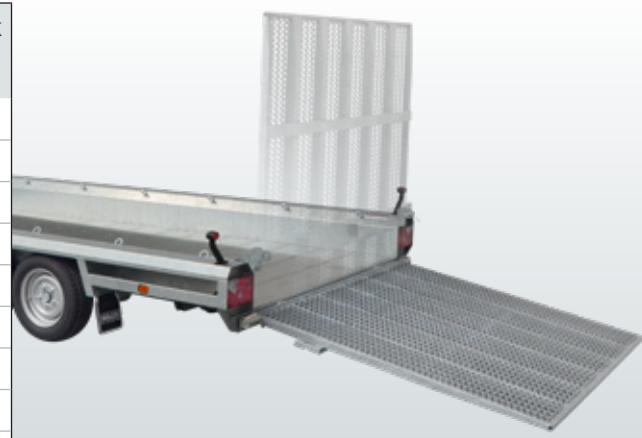

Terrax-2 3500 LK 294x150	Terrax-2 3000 394x180	Terrax-2 3000 LK 394x180	Terrax-2 3500 LK 394x180	Terrax-3 3500 394x180	Terrax-3 3500 LK 394x180
v	v	v	v	v	v
v	v	v	v	v	v
v	v	v	v	v	v
v	v	v	v	v	v
s	s	s	s	s	s
v	v	v	v	v	v
v	v	v	v	v	v
v	v	v	v	v	v
v	v	v	v	v	v