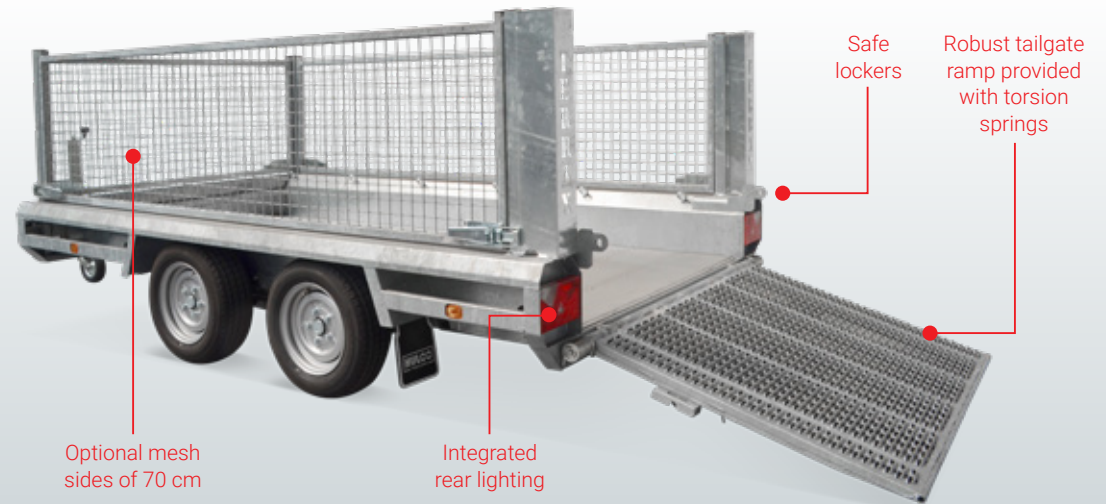

TERRAX

MACHINE TRANSPORTERS FOR PROFESSIONALS

FLATBED TRAILERS 

PLANT TRAILERS 

PLANT TRAILERS **TERRAX**

**“READY FOR THE JOB
WITH MY TERRAX”**

Terrax: professional equipment

Professionals can rely on the quality of the Hulco Terrax plant trailers and load them to the max. A challenge the Terrax is built for. The strong chassis with its many tubular profiles creates a excellent loading floor support. The low floor height in conjunction with the robust tailgate ramp, the shovel-support, multiple tie-down points and integrated lights makes the Terrax a professional tool. Ideal for excavators, platform machines, and shovels.

Extremely strong platform support because of the many bearers

Integrated rear lighting

Many fixed tie-down possibilities

Integrated propstands on tailgate ramp (no extra propstands needed)

Standard equipped with excavator bucket support on the A-frame

Very small slope angle

Accessory: winch with support

Premium quality brake system

Excavator bucket support on the A-frame

Multiple tie-down possibilities

Strong aluminium loading floor

Long A-frame made out of tube-profiles

**“LOADING AND UNLOADING
THE TERRAX IS TIME SAVING”**

TERRAX-Basic; a sophisticated design

The Terrax-Basic is based on a robot-welded chassis that's fully galvanized. The strong tailgate ramp with a height of 100 cm expands the entire floor width. With a loading floor height of only 32 cm, driving on and off the machine transport is a piece of cake. The lighting, axles, coupling and brake-system are of premium quality. You will experience years of pleasure with this maintenance-friendly plant trailer!