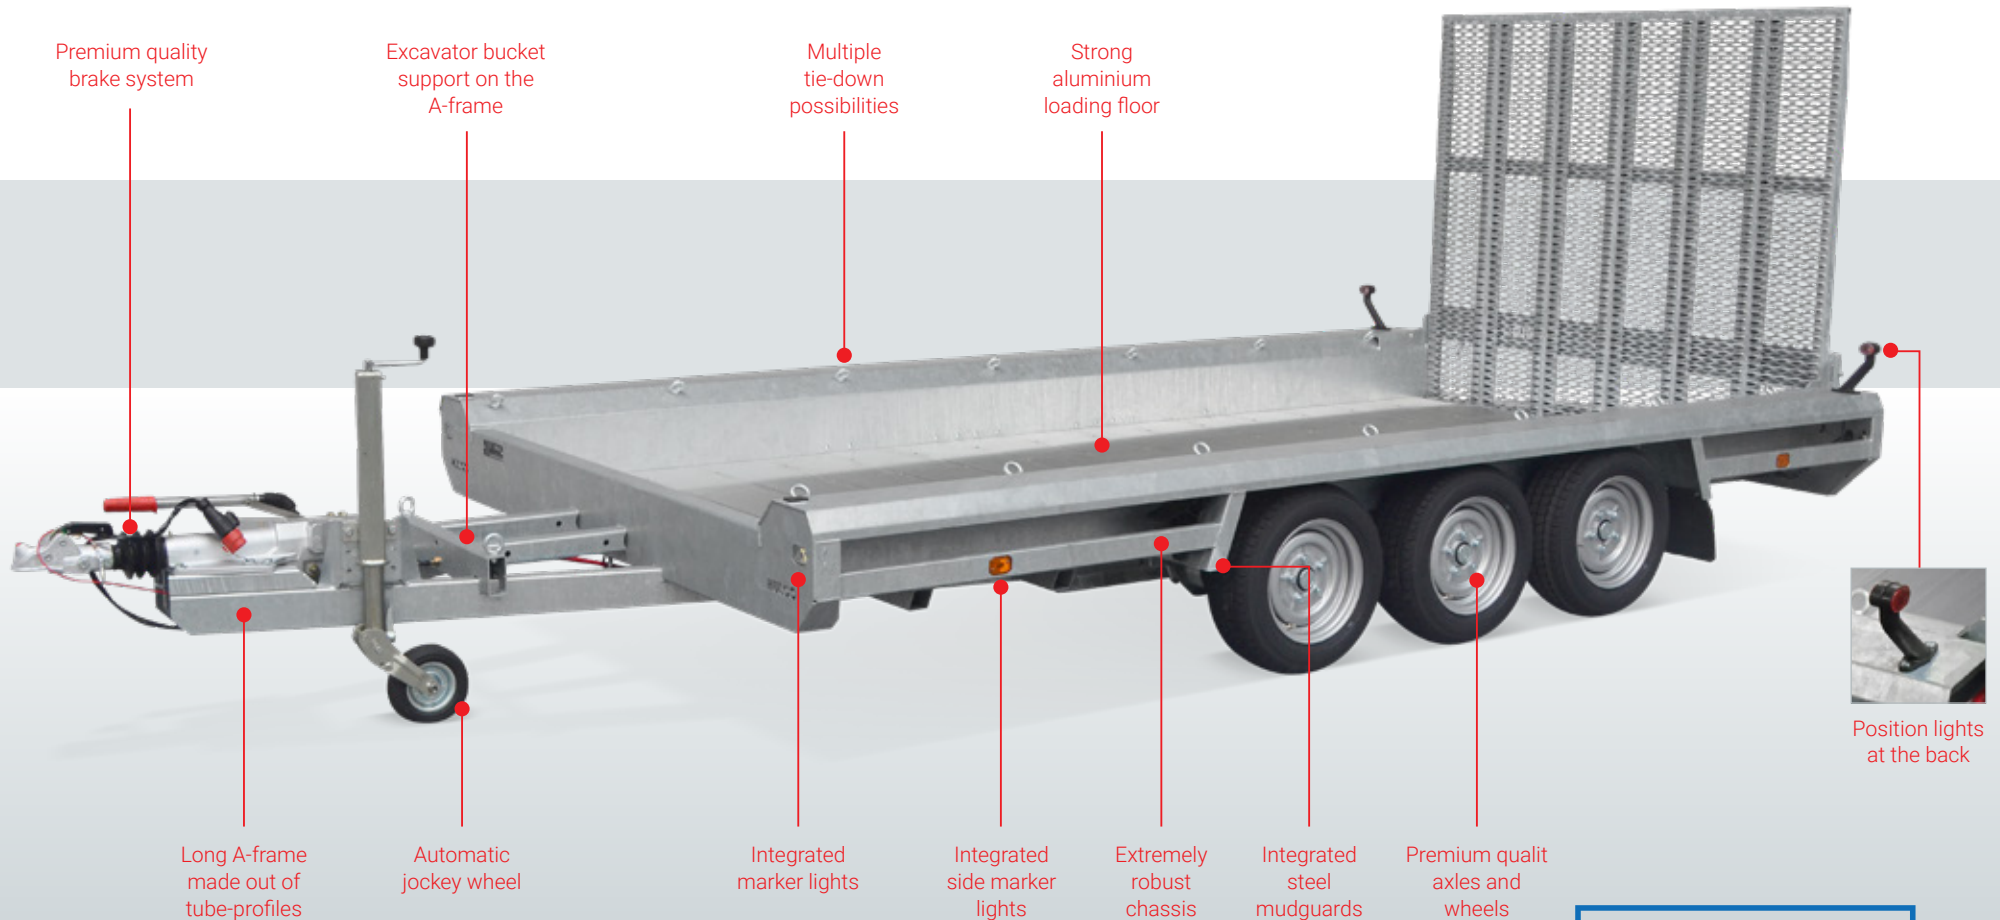

Premium quality brake system

Excavator bucket support on the A-frame

Multiple tie-down possibilities

Strong aluminium loading floor

Long A-frame made out of tube-profiles

Automatic jockey wheel

Integrated marker lights

Integrated side marker lights

Extremely robust chassis

Integrated steel mudguards

Premium quality axles and wheels